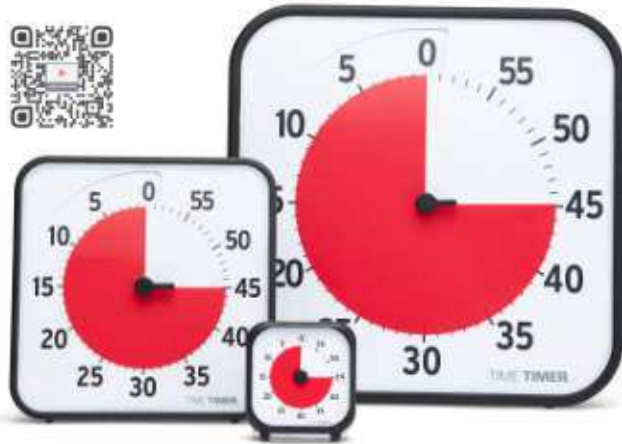

Time Tracker® Mini

3+ anys Temporitzador súper simple que ajuda els nens a saber quant de temps els queda a qualsevol joc o activitat fins a 120 minuts. Simplement gireu els dials personalitzats amb llums brillants i efectes de so per seleccionar un temps total i una hora d'alarma. Ofereix volum ajustable amb opció de silenci. Requereix 3 piles AAA (no incloses). Mida: 12 cm (alt).

Time Tracker® Mini

MDLER6909

Time Timer®

NOU Time Timer®

3+ anys Temporitzador visual de compte regressiu. Excel·lent representació visual del temps amb un disc vermell que transcorre, cosa que facilita que es compreguin i administrin les activitats de manera efectiva. Volum ajustable i durada màxima d'1 hora. Requereix 2 piles AA no incloses, llevat del Pocket que en requereix 1.

NOU Time Timer® Plus

3+ anys Temporitzador visual de compte regressiu amb nansa per al seu transport. Excel·lent representació visual del temps amb un disc vermell que transcorre, cosa que facilita que es compreguin i administrin les activitats de manera efectiva. Volum ajustable i durada màxima d'1 hora. Requereix 2 piles AA no incloses.

Pocket 75 x 80 x 36 mm

MDROAC5107

Medium 190 x 192 x 31 mm

MDROAC5108

Large 306 x 307 x 43 mm

MDROAC5109

Time Timer® Plus Negre 140x180 mm.

MDROAC5025