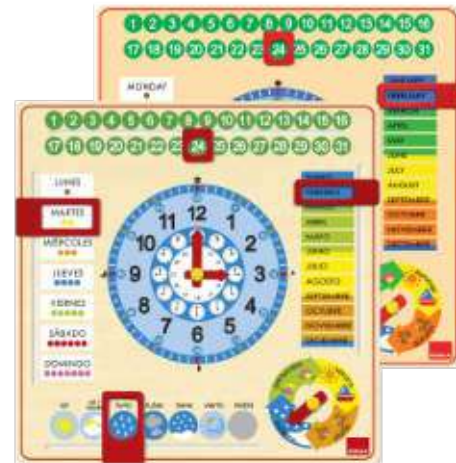

Rellotge calendari fusta

3+ anys Panell rellotge amb calendari en castellà. Sistema de fitxes mòbils no extraïbles dirigit a l'aprenentatge dels mesos, estacions, temps, dies, hores i minuts.