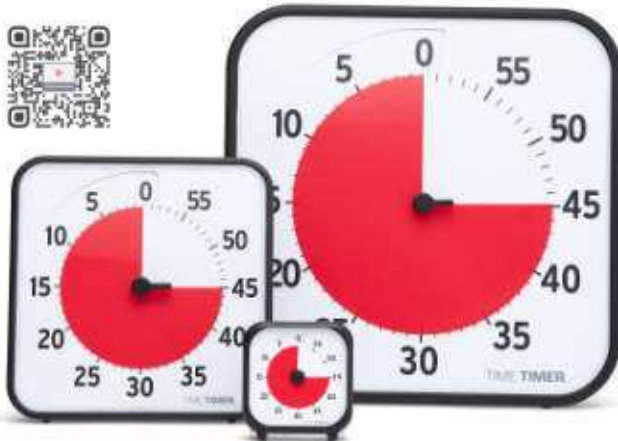

Time Tracker® Mini

5+ anys Temporitzador súper simple que ajuda els nens a saber quant de temps els queda a qualsevol joc o activitat fins a 120 minuts. Simplement gireu els dials personalitzats amb llums brillants i efectes de so per seleccionar un temps total i una hora d'alarma. Ofereix volum ajustable amb opció de silenci. Requereix 3 piles AAA (no incloses). Mida: 12 cm (alt).

Time Tracker® Mini

MDLER6909

Time Timer®

3+ anys Temporitzador visual de compte regressiu. Excel·lent representació visual del temps amb un disc vermell que transcorre, cosa que facilita que es compreguin i administrin les activitats de manera efectiva. Volum ajustable i durada màxima d'1 hora. Requereix 2 piles AA no incloses, excepte el Pocket que en requereix 1.

Time Timer® Plus

3+ anys Temporitzador visual de compte regressiu amb nansa per al seu transport. Excel·lent representació visual del temps amb un disc vermell que transcorre, cosa que facilita que es compreguin i administrin les activitats de manera efectiva. Volum ajustable i durada màxima d'1 hora. Requereix 2 piles AA no incloses.

Pocket 75 x 80 x 36 mm

MDROAC5107

Medium 190 x 192 x 31 mm

MDROAC5108

Large 306 x 307 x 43 mm

MDROAC5109

Time Timer® Plus negre 140x180 mm.

MDROAC5025