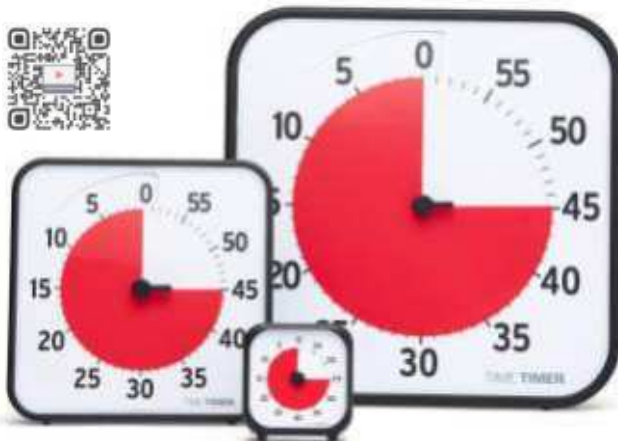

Time Tracker® Mini

5+ anys Temporitzador súper simple que ajuda els nens a saber quant de temps els queda a qualsevol joc o activitat fins a 120 minuts. Simplement gireu els dials personalitzats amb llums brillants i efectes de so per seleccionar un temps total i una hora d'alarma. Ofereix volum ajustable amb opció de silenci. Requereix 3 piles AAA (no incloses). Mida: 12 cm (alt).

Time Tracker® Mini

MDLER6909

Time Timer®

Time Timer®

3+ anys Temporitzador visual de compte regressiu. Excel·lent representació visual del temps amb un disc vermell que transcorre, cosa que facilita que es compreguin i administrin les activitats de manera efectiva. Volum ajustable i durada màxima d'1 hora. Requereix 2 piles AA no incloses, excepte el Pocket que en requereix 1.

Time Timer® Plus

3+ anys Temporitzador visual de compte regressiu amb nansa per al seu transport. Excel·lent representació visual del temps amb un disc vermell que transcorre, cosa que facilita que es compreguin i administrin les activitats de manera efectiva. Volum ajustable i durada màxima d'1 hora. Requereix 2 piles AA no incloses.

Pocket 75 x 80 x 36 mm

MDROAC5107

Medium 190 x 192 x 31 mm

MDROAC5108

Large 306 x 307 x 43 mm

MDROAC5109

Time Timer® Plus negre 140x180 mm

MDROAC5025