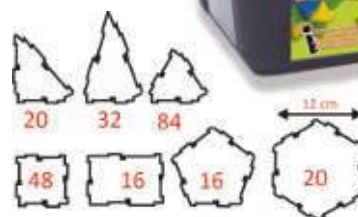

Conexion 236 peces

MD32131